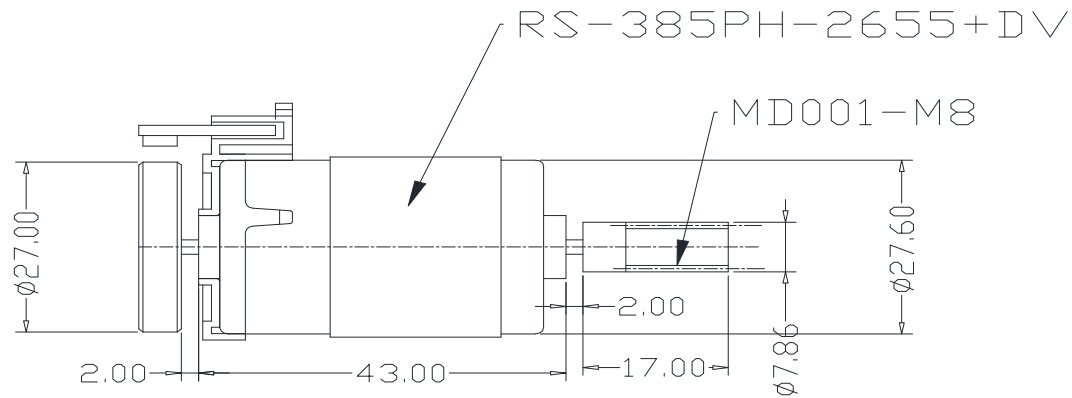

Motor:
RS385PH

Worm Gear:
MD001-M8

Fits the following RailKing Diesels;

DASH-8 (4-WHL TRK)	FM H10-44
DASH-8 (6-WHL TRK)	GP-20
F40PH	GP-7
F40PH (RKS)	GP-9
F59PH	

STRIPED FLYWHEEL MOTOR (PS2 & PS3)

BE2100120	DC MOTOR / RS385PH / MD001-M8 / F/W 27mm D x 5mm THICK / WORM LENGTH 21mm TO 21.35mm / STRIPED / PS 2 BKT
BE2200003	DC MOTOR / RS385PH / MD001-M8 / F/W 27mm D x 5mm THICK / WORM LENGTH 20.93mm TO 21.46mm / STRIPED / PS 3 BKT
BE2240001	DC MOTOR / RS385PH / MD001-M8 / F/W 27mm D x 5mm THICK / WORM LENGTH 21.43mm TO 22mm / STRIPED / PS 2 BKT
BE0000122	DC MOTOR / RS385PH / MD001-M8 / F/W 30mm D x 7mm THICK / WORM LENGTH 21.5mm / STRIPED / PS 2 BKT
BE0000125	DC MOTOR / RS385PH / MD001-M8 / F/W 30mm D x 9mm THICK / WORM LENGTH 21.38mm / STRIPED / PS 2 BKT
BE0000110	DC MOTOR / RS385PH / MD001-M8 / F/W 30mm D x 9mm THICK / WORM LENGTH 20.75mm TO 21.29mm / STRIPED / PS 2 BKT
BE0000184	DC MOTOR / RS385PH / MD001-M8 / F/W 30mm D x 9mm (TAPERED) THICK / WORM LENGTH 21.26mm TO 21.28mm / STRIPED / PS 2 BKT