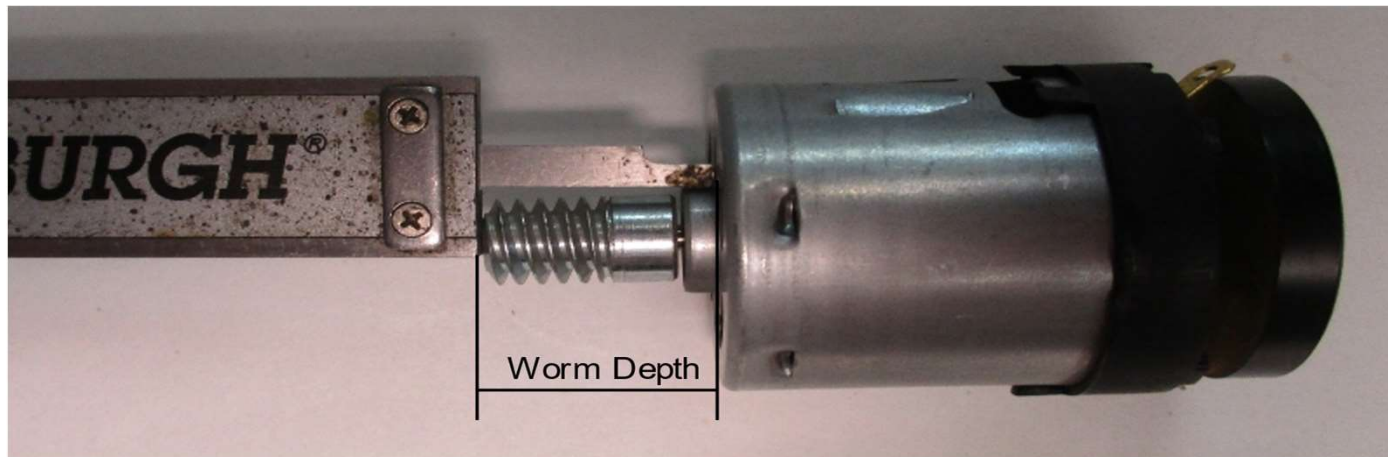

## RAILKING DIESEL LOCOMOTIVE MOTOR & WORM GEAR CHART

The following list shows which motor and worm gear combinations are used in each specific model. Each motor description identifies the motor type, the worm gear, the overall flywheel diameter and thickness (if it is not denoted as tapered, then the flywheel is flat). It also lists the depth of the worm gear (from the face of the end of the worm gear to the bottom of the motor case (where it sits on the motor mount)). The diagram below shows how this dimension is taken. We recommend you measure the "worm depth" on the motor you are replacing BEFORE ordering a new replacement motor

*The part numbers shown below each category will all work on the RailKing models shown, they are segregated based on worm depth and flywheel/bracket combinations.*

**NOTE: The helical gear in the trucks have remained the same from Protosound 1 through Protosound 3.0. Hence the worm gears are the same from the earliest models to the most recently shipped models.**

Motor:  
RS365SH

Worm Gear:  
MD001-M8

**Fits the following RailKing Diesels;**

DOODLEBUG	RS-27 (RKS)
F-3A	RS-3
FA-2	SW-1500
GENESIS	SW-1500
MP-15	SW-8
NW-2	SW-9
RDC BUDD	VO-1000
RS-1	RS-11

**BE2240006 STRIPED FLYWHEEL MOTOR (PS2 & PS3)**