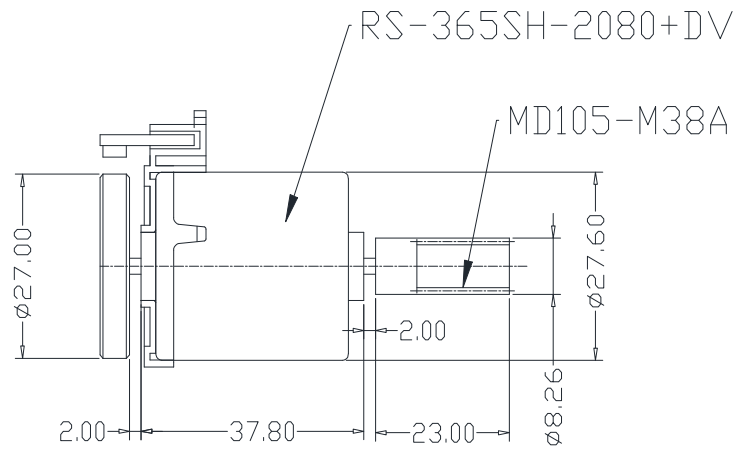

Motor:
RS365SH

Worm Gear:
MD-M38A

Fits the following RailKing Diesels;
RSD-4/5

STRIPED FLYWHEEL MOTOR (PS2 & PS3)

BE0000224 DC MOTOR / RS365SH / MD105-M38A / F/W 27mm D x 5mm THICK / WORM LENGTH 25.91mm / STRIPED / PS 2

NON-STRIPED FLYWHEEL MOTOR (PS1, PS2 & PS3)

BE0000223 DC MOTOR / RS365SH / MD105-M38A / F/W 27mm D x 5mm THICK / WORM LENGTH 26mm / BLACK / PS 2 & PS 3