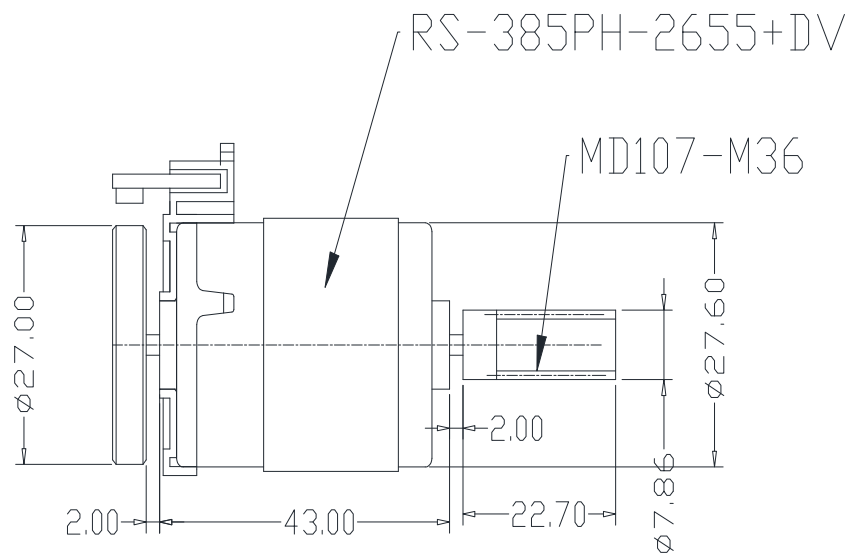

Motor:
RS385PH

Worm Gear:
MD107-M36

Fits the following RailKing Diesels;

SD-45
SD-60
E-8A
FP-45

SD-9
SD90MAC
RR DASH-8

STRIPED FLYWHEEL MOTOR (PS2 & PS3)

BE2240007 DC MOTOR / RS385PH / MD107-M36 / F/W 27mm D x 5mm THICK / WORM LENGTH 27.05mm TO 27.2mm / STRIPED / PS 2 BKT
BE2200004 DC MOTOR / RS385PH / MD107-M36 / F/W 27mm D x 5mm THICK / WORM LENGTH 26.68mm TO 26.83mm / STRIPED / PS 3 BKT
BE2100005 DC MOTOR / RS385PH / MD107-M36 / F/W 30mm D x 7mm THICK / WORM LENGTH 26.06mm / STRIPED / PS 2 BKT
BE2240016 DC MOTOR / RS385PH / MD107-M36 / F/W 27mm D x 5mm THICK / WORM LENGTH 26.75mm / STRIPED / PS 2 BKT

NON-STRIPED FLYWHEEL MOTOR (PS1, PS2 & PS3)

BE2230000 DC MOTOR / RS385PH / MD107-M36 / F/W 27mm D x 5mm THICK / WORM LENGTH 26.7mm TO 27.05mm / BLACK / PS 2 & PS 3
BE0000119 DC MOTOR / RS385PH / MD107-M36 / F/W 30mm D x 9mm THICK / WORM LENGTH 27.3mm / BLACK / PS 2