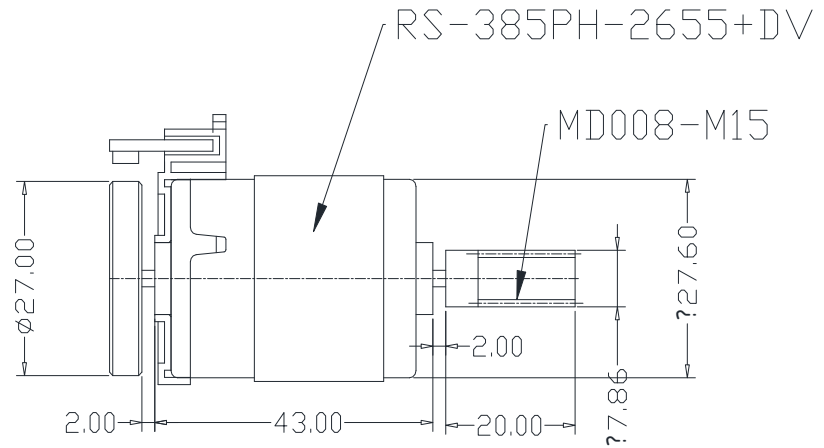

NON-STRIPED FLYWHEEL MOTOR (PS1, PS2 & PS3)

BE2230009	DC MOTOR / RS385PH / MD001-M8 / F/W 27mm D x 5mm THICK / WORM LENGTH 20.7mm TO 21.32mm / BLACK / PS 2 & PS 3
BE0000166	DC MOTOR / RS385PH / MD001-M8 / F/W 27mm D x 5mm THICK / WORM LENGTH 21.45mm TO 21.96mm / BLACK / PS 2 & PS 3
BE3100016	DC MOTOR / RS385PH / MD001-M8 / F/W 30mm D x 7mm THICK / WORM LENGTH 23.17mm / BLACK / PS 2
BE2100004	DC MOTOR / RS385PH / MD001-M8 / F/W 30mm D x 7mm THICK / WORM LENGTH 20.38mm / BLACK / PS 2
BE0000239	DC MOTOR / RS385PH / MD001-M8 / F/W 30mm D x 9mm THICK / WORM LENGTH 21.32mm / BLACK / PS 2
BE0000124	DC MOTOR / RS385PH / MD001-M8 / F/W 30mm D x 9mm THICK / WORM LENGTH 20.95mm / BLACK / PS 2
BE0000205	DC MOTOR / RS385PH / MD001-M8 / F/W 30mm D x 9mm THICK / WORM LENGTH 21.07mm / BLACK / PS 2
BE0000183	DC MOTOR / RS385PH / MD001-M8 / F/W 30mm D x 9mm (TAPERED) THICK / WORM LENGTH 21.17mm / BLACK / PS 2

Motor:
RS385PH

Worm Gear:
MD008-M15

Fits the following RailKing Diesels;

ELECTROLINER	R142
GG-1	R142A

STRIPED FLYWHEEL MOTOR (PS2 & PS3)

BE0000232	DC MOTOR / RS385PH / MD008-M15 / F/W 27mm D x 5mm THICK / WORM LENGTH 24.11mm TO 24.36mm / STRIPED / PS 3 BKT
BE2100003	DC MOTOR / RS385PH / MD008-M15 / F/W 30mm D x 9mm THICK / WORM LENGTH 25.48mm / STRIPED / PS 2 BKT
BE0000186	DC MOTOR / RS385PH / MD008-M15 / F/W 30mm D x 9mm THICK / WORM LENGTH 24.23mm / STRIPED / PS 2 BKT

NON-STRIPED FLYWHEEL MOTOR (PS1, PS2 & PS3)

BE0000185	DC MOTOR / RS385PH / MD008-M15 / F/W 30mm D x 9mm THICK / WORM LENGTH 24.09mm / BLACK / PS 2